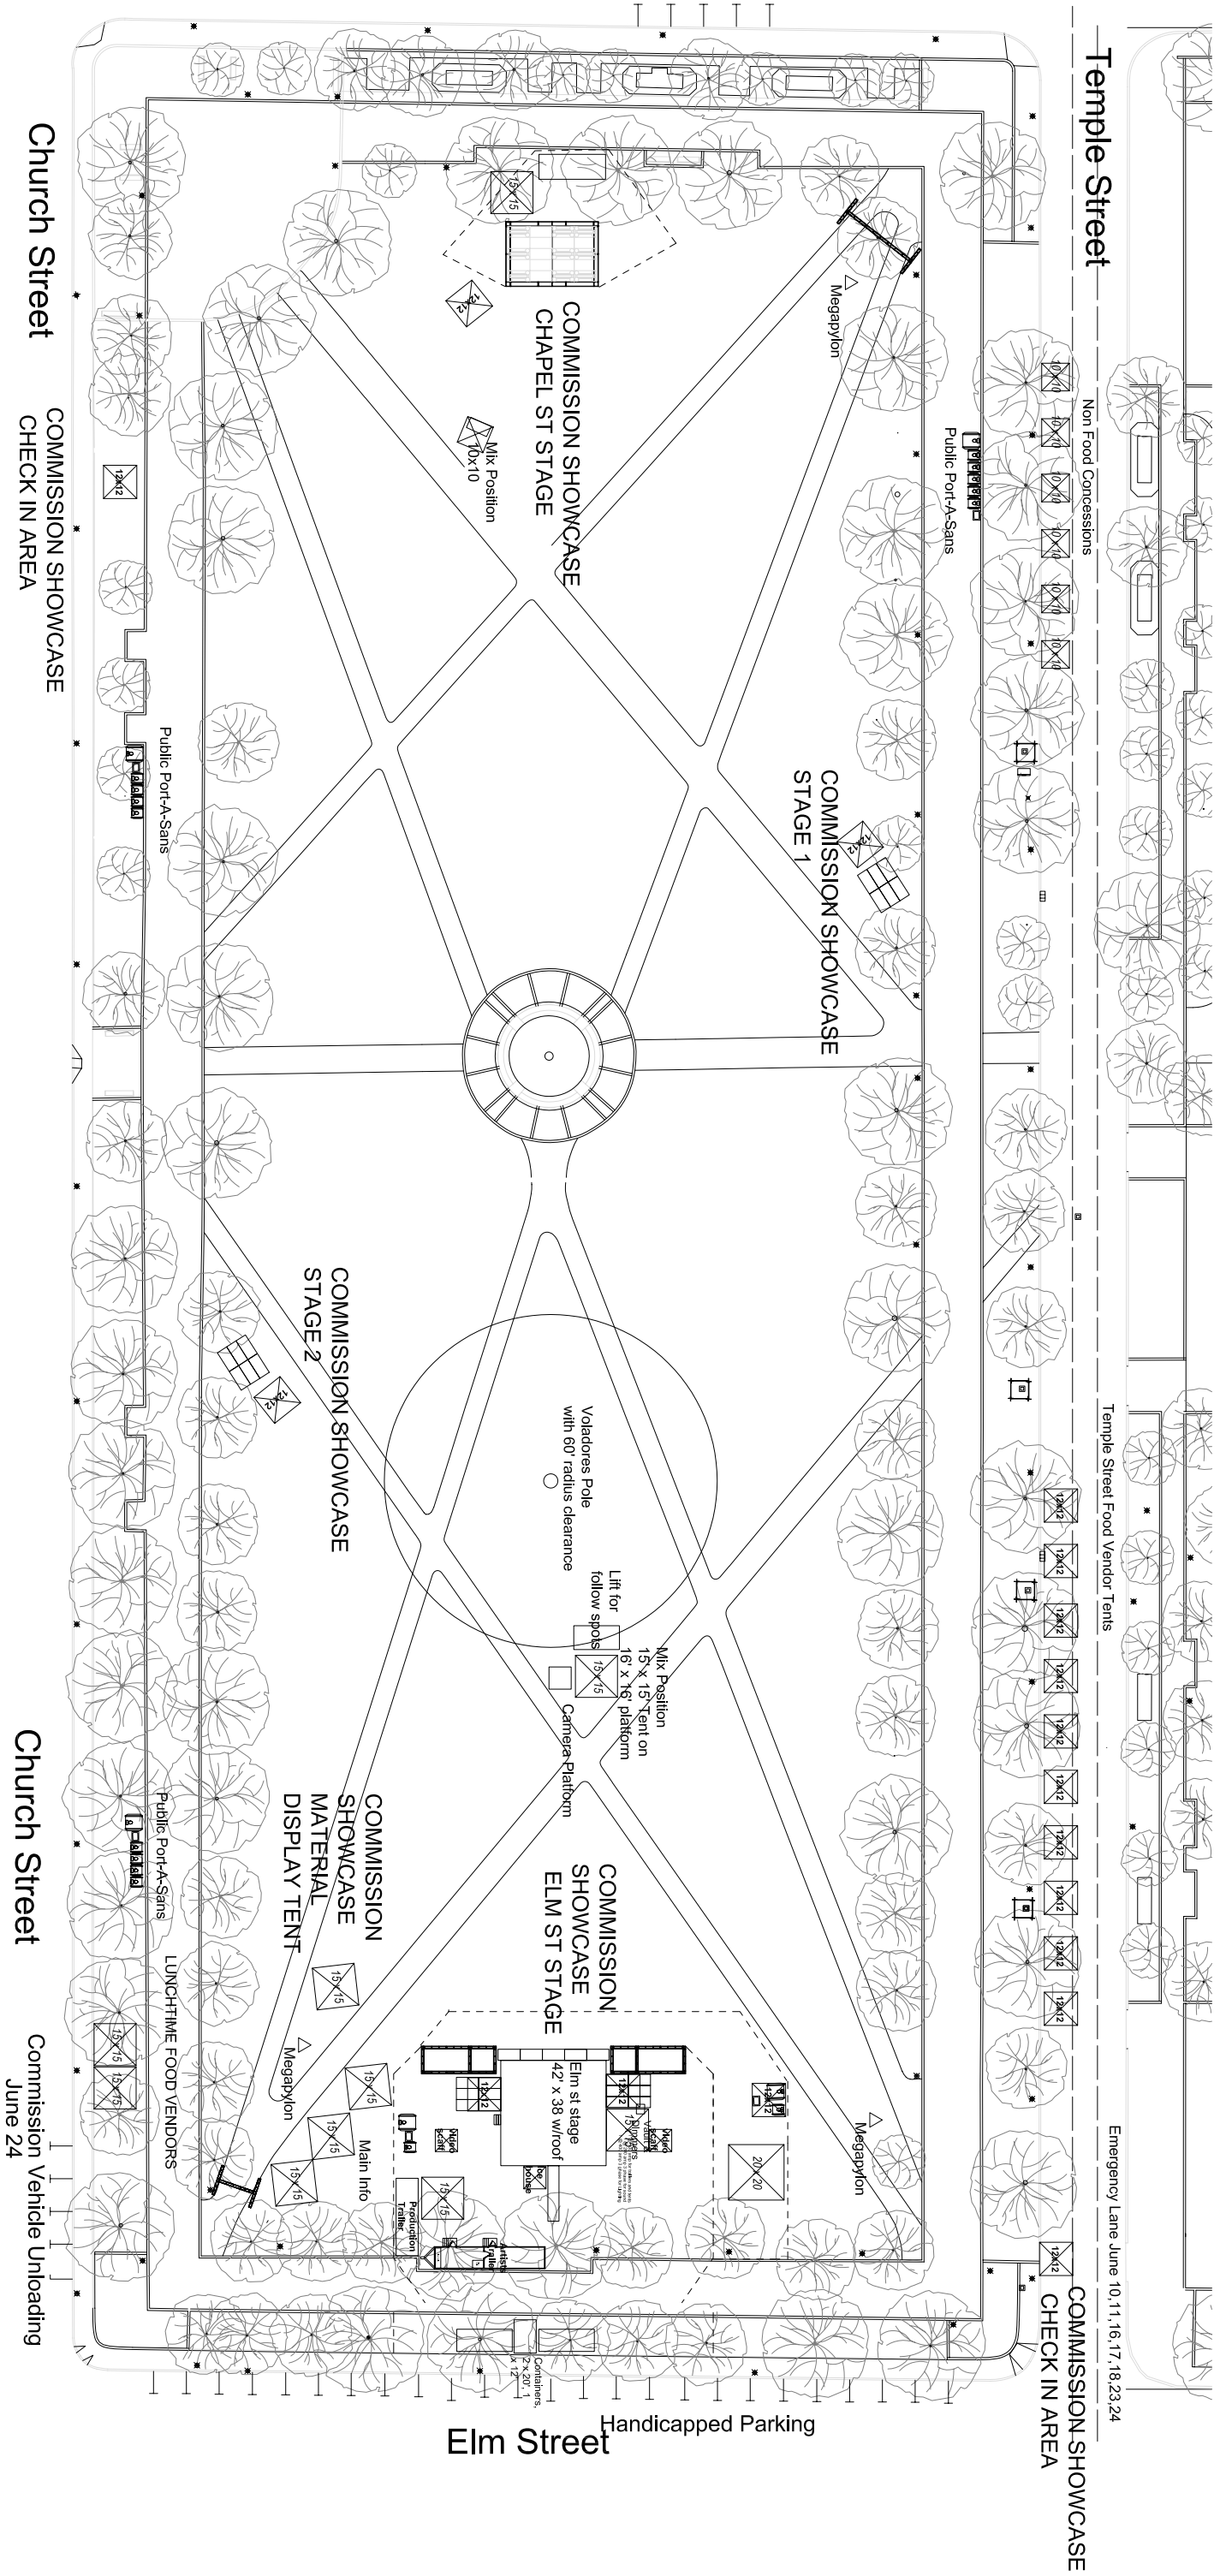

Chapel Street

Temple Street

Church Street

COMMISSION SHOWCASE
CHECK IN AREA

Church Street

Commission Vehicle Unloading
June 24

Elm Street

COMMISSION SHOWCASE
CHECK IN AREA

Emergency Lane June 10, 11, 16, 17, 18, 23, 24

2006 IFAI
 Lower Green Plan
 195 Church Street, 12th Floor
 New Haven, CT 06510